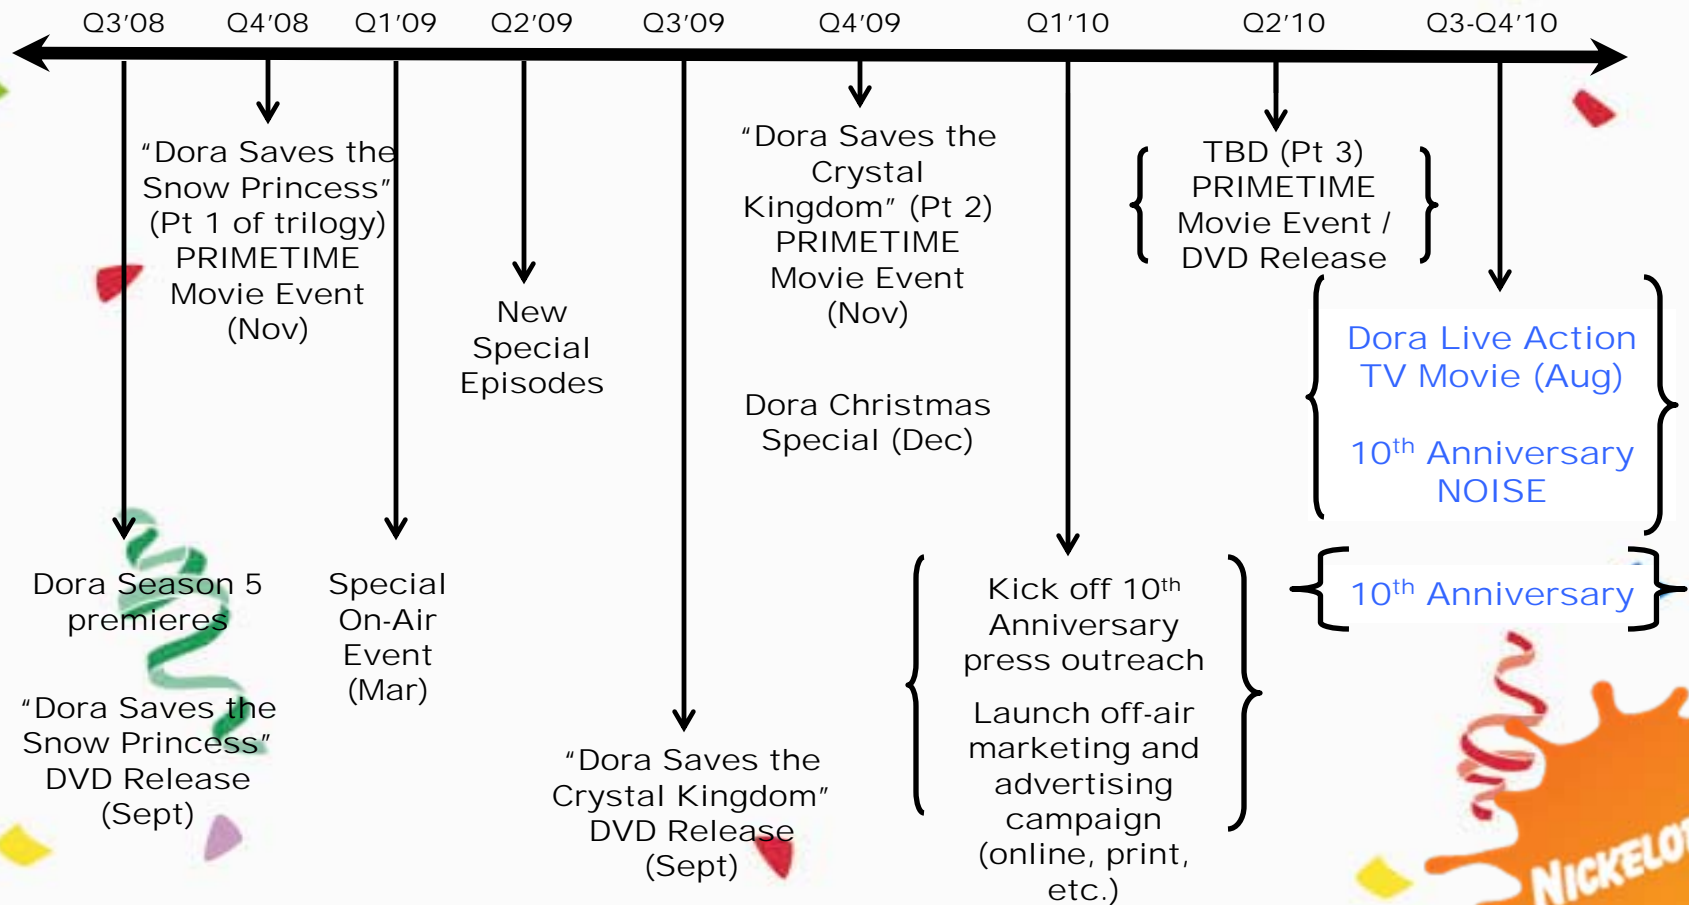

2008-2010 Plans